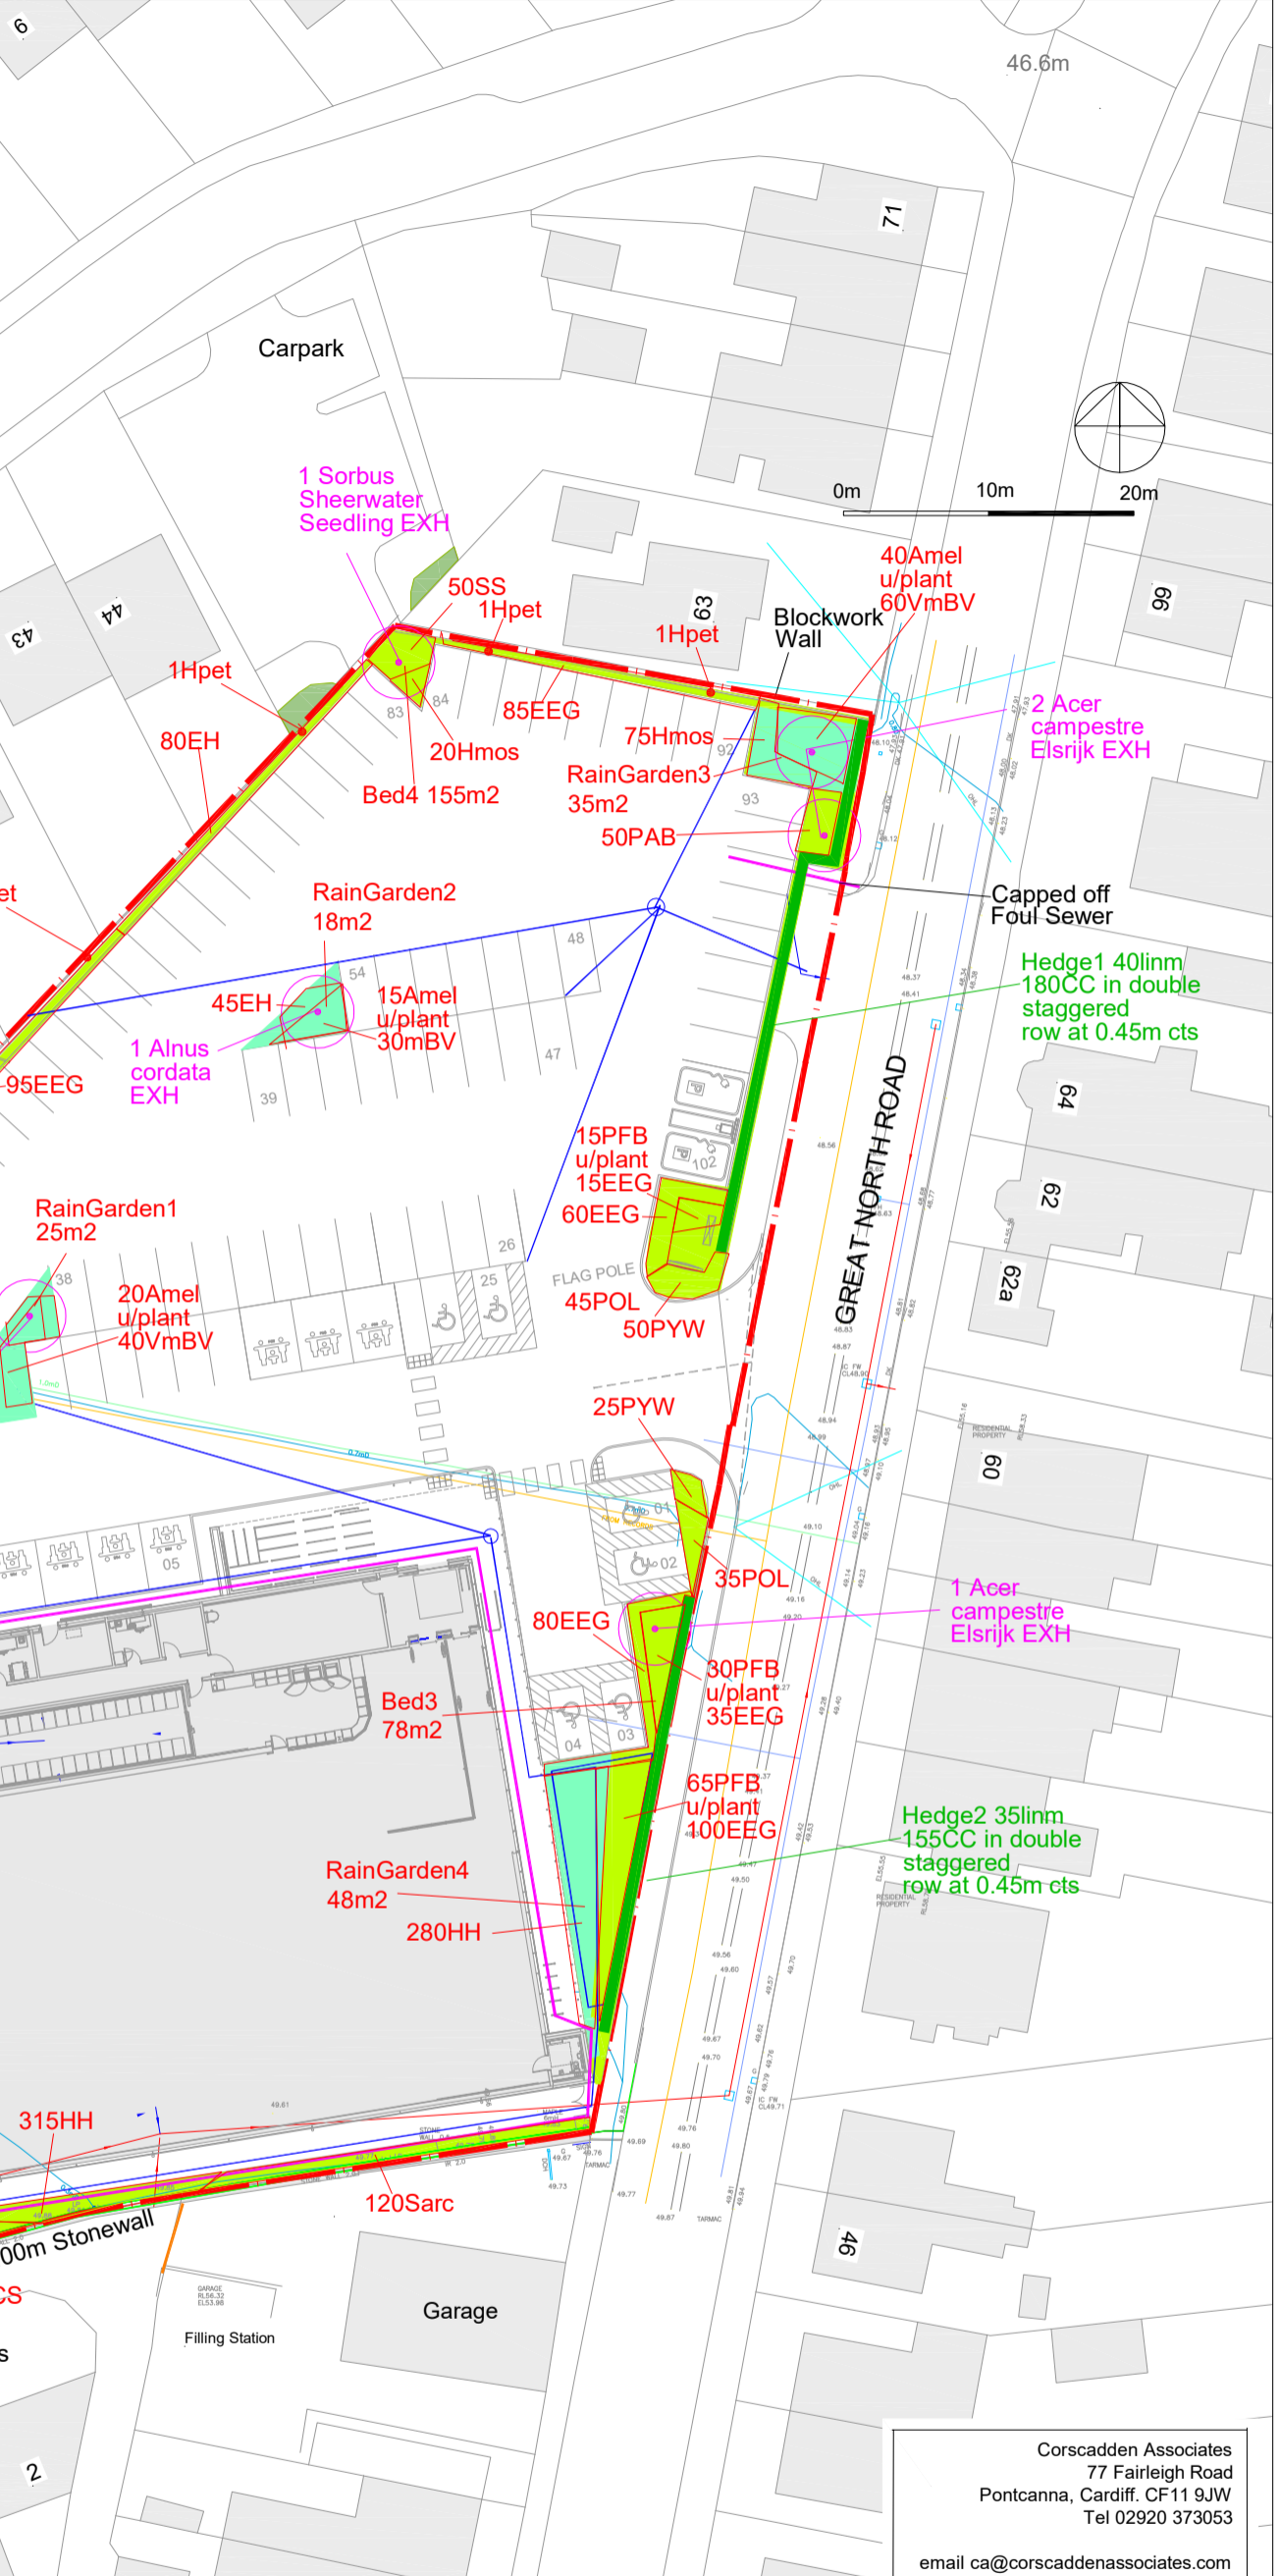

LIDL STORE : MILFORD HAVEN		
PLANTING SCHEDULE :		8th February 2021
TREE PLANTING		
Acer Campestre Elsrijk	Extra heavy Standard 14-16cm girth	3 No
Alnus Cordata	Extra heavy Standard 14-16cm girth	2 No
Crataegus Monogyna	Extra heavy Standard 14-16cm girth	1 No
Sorbus Sheerwater Seedling	Extra heavy Standard 14-16cm girth	4 No
TOTAL		10 No
PLANTING BEDS 1-4		
	All beds slate mulched	450 m2
Cm	Crataegus monogyna 60-90cm 1 +1	95 No-
Cs	Cornus sanguinea 60-90cm 1 +1	145 No
EEG	Euonymus Emerald Gaiety 20-30cm 2Lpot	470 No
EH	Euonymus Harlequin 20-30cm 2Lpot	80 No
HH	Hedera Hibernica 60-90cm 2Lpot	555 No
Hmos	Hypericum moserianum 20-30cm 2Lpot	20 No
Hpet	Hydrangea petiolaris 45-60cm 3Lpot	5 No
la	Ilex aquifolium 30-45cm 3Lpot	135 No
PAB	Potentilla Abbotswood 30-45cm 3Lpot	50 No
PFB	Photina frazeri Birmingham 45-60cm 3Lpot	83 No
POL	Prunus Otto Luyken 60-90cm 2Lpot	140 No
PYW	Phormium Yellow Wave 45-60cm 3Lpot	75 No
Sarc	Sarcococca hookeriana humilis 45-60cm 3Lpot	120 No
SS	Brachyglottis Sunshine 45-60cm 3Lpot	130 No
Vo	Viburnum opulus 60-90cm 1 +1	105 No
TOTAL		2208 No
RAIN GARDENS 1-5		
	All beds slate mulched	156 m2
Amel	Amelanchier Canadensis 45-60cm 3Lpot	110 No
EH	Euonymus Harlequin 20-30cm 2Lpot	121 No
Hmos	Hypericum moserianum 20-30cm 2Lpot	75 No
HH	Hedera Hibernica 60-90cm 2Lpot	280 No
VmBV	Vinca minor Bowles Variety 2Lpot	190 No
TOTAL		776 No
HEDGES 1 AND 2		
	All hedges slate mulched	75 Linm
	All planted Double Staggered Rows at 0.45m centres	
CC	Cistus Corbariensis 30-45cm 3Lpot	335 No
TOTAL		335 No

2020 MIL-03 Rev A
13 Jan 2021
Add Rain Garden

Corscadden Associates
77 Fairleigh Road
Pontcanna, Cardiff. CF11 9JW
Tel 02920 373053
email ca@corscaddenassociates.com

LIDL STORE : MILFORD HAVEN	
Drawing Title LANDSCAPE PROPOSALS	
Scale 1:500 at A3	Date 28 Dec 2020
173	Drawing No 2020 MIL-03 Rev A