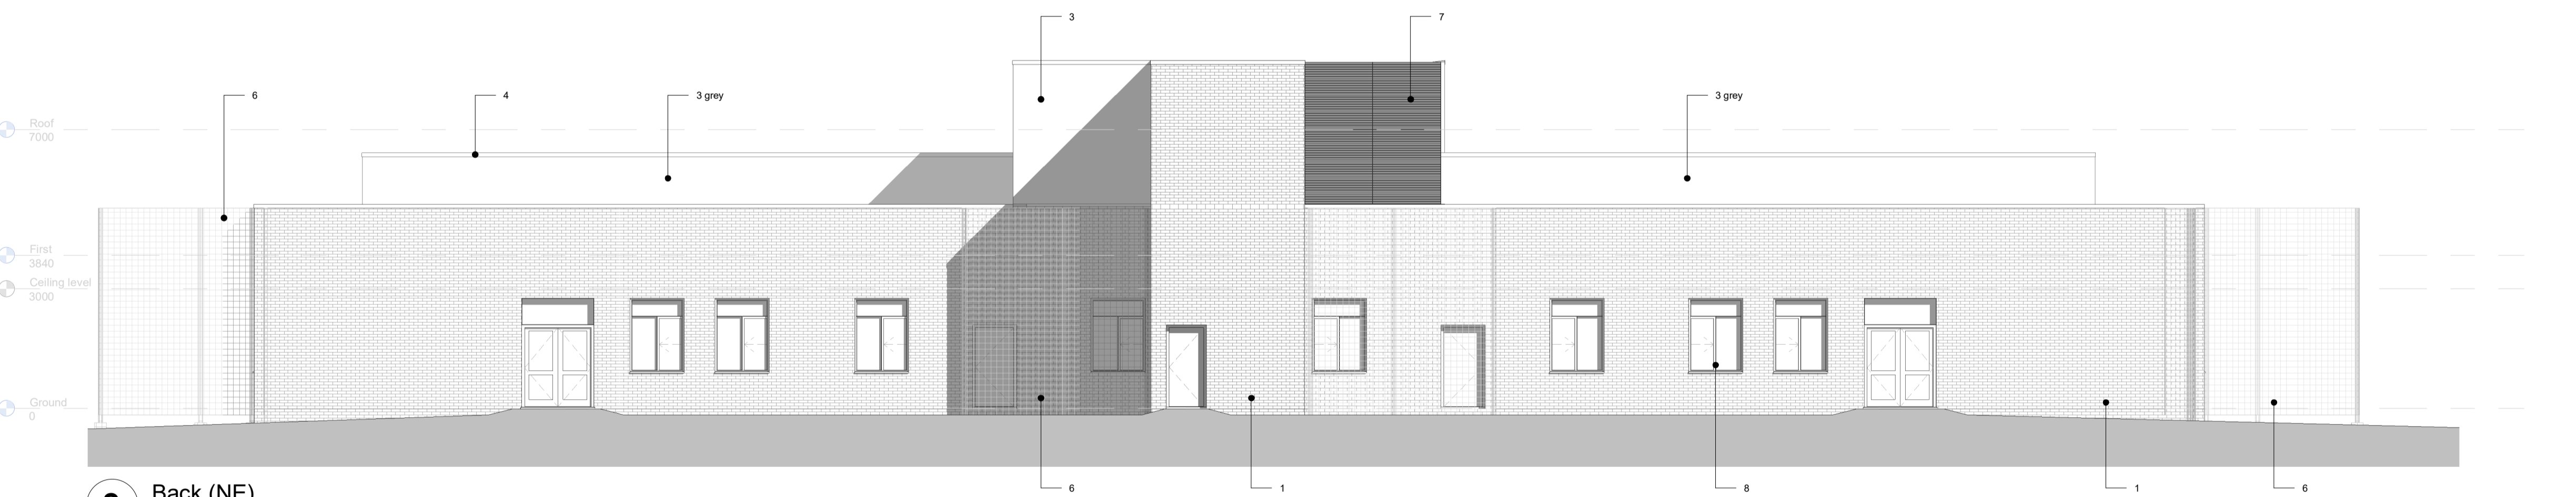

MATERIALS KEY

1. Brick
2. Stone
3. Render
4. Powder coated aluminium coping
5. Curtain walling glazing/opaque panel
6. Mesh Panel Fencing
7. Louvres
8. Slidewindow

1 Front (SW)
1:100

2 Side (NW)
1:100

3 Back (NE)
1:100

4 Side (SE)
1:100