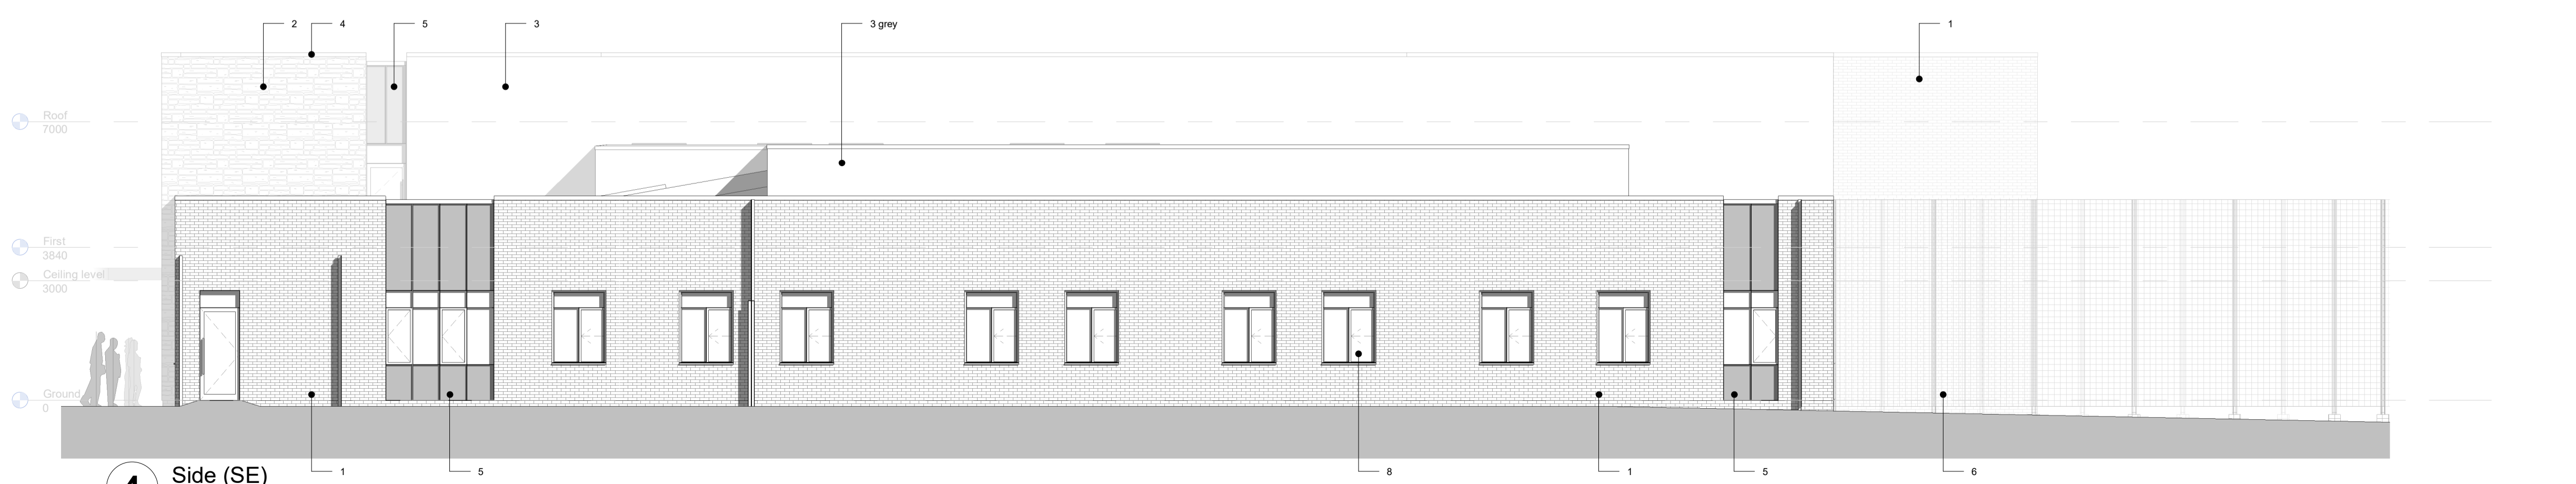

MATERIALS KEY

1. Brick
2. Stone
3. Render
4. Powder coated aluminium coping
5. Curtain walling glazing/opaque panel
6. Mesh Panel Fencing
7. Louvres
8. Slidewindow

1 Front (SW)
1:100

2 Side (NW)
1:100

3 Back (NE)
1:100

4 Side (SE)
1:100